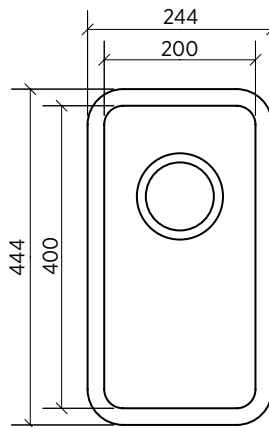

- Square lines and silk finish
- Superior rim finish, designed for abovement or undermount installation
- 1.0 mm thick premium 304 grade stainless steel
- Deep, large capacity bowls
- Easy to clean corners
- Sound deadening
- Designer basket waste

SUMMARY	Single bowl, skinny
ORDER CODE	SKS-KU200
WASTE	Includes basket waste
OVERFLOW	Optional overflow kit available
BOWL SIZE	200 x 400 mm, 180 mm deep
CAPACITY	14 litres
ACCESSORIES	A variety of accessories is available.

180 mm deep

### **Please note**

- All measurements are in millimetres.
- Always use the actual product to verify cutout.
- Specifications may vary without notice as part of our continuous improvement practices.

DS-SKS-KU200 | v 1.1